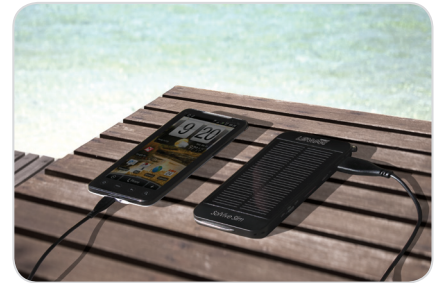

SolVive Slim

USB Portable Battery & Solar Charger with Flashlight

The Lenmar SolVive Slim is the perfect solution for emergency and portable power. The Solar Charger includes a built-in 1500mAh lithium-ion battery that can be charged using the provided USB cable or by sunlight via the solar panel. This portable charger includes a USB output to charge your smartphone, MP3 player, and more (using your device's existing USB cable). It also includes a fully adjustable powerful LED light for your convenience. This is the perfect unit for outdoor and gadget enthusiasts or consumers in need of a power boost.

Features:

- ▶ Portable Battery and Charger - Charge Via Solar Power (up to 50%) or USB Port (USB cable included)
- ▶ 1500mAh Battery and USB output
- ▶ 4 LED indicator to show remaining power and charging status
- ▶ Features built-in LED flashlight - Flexible and adjustable

Model: SOLV15

Available colors: black

General Specifications:

Cell type: Lithium-Ion
Battery Capacity: 1500mAh, 3.7V
Output: 5V USB, 500mA
Solar panel input: DC5V, 120mA
Micro USB input: DC5V, 500mA
Dimension: 65x 120 x 13mm
Weight: 141g